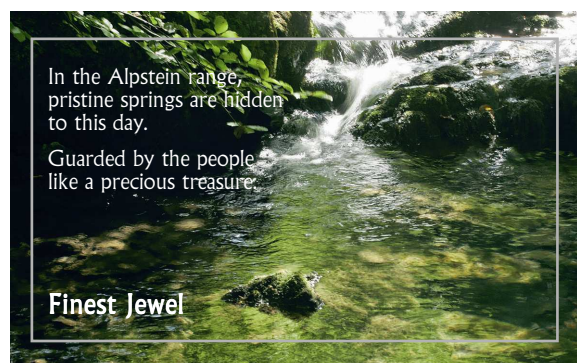

SÄNTIS MALT – SWISS HIGHLANDER EDITION «SIGEL»

Stored in small, selected oak beer kegs of the highest quality.

Vol. 40%

A STORY

For many years, beer has been stored in the small oak beer casks, which now pass on their special flavour to our «Säntis Malt».

Each drop an extract of this past.

AN EXPERIENCE

Type	Single Malt
Colour	Pale gold (gleaming)
Character	Fruity, full-bodied, vanilla

Distillery:
Brauerei Locher AG – CH-9050 Appenzell
Phone +41 71 788 01 40 – Fax +41 71 788 01 50
www.saentismalt.ch – mail@saentismalt.ch

Distribution:
Glen Fahrn GmbH – CH-9402 Mörschwil
Phone +41 71 860 09 87 – Fax +41 71 860 09 88
www.glenfahrn.com – info@glenfahrn.com