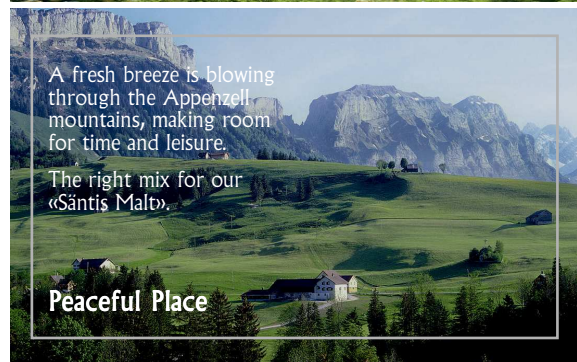

SÄNTIS MALT – SWISS HIGHLANDER EDITION «SIGEL»

Stored in small, selected oak beer kegs of the highest quality.

Vol. 40%

A STORY

For many years, beer has been stored in the small oak beer casks, which now pass on their special flavour to our «Säntis Malt».

Each drop an extract of this past.

AN EXPERIENCE

Type	Single Malt
Colour	Pale gold (gleaming)
Character	Fruity, full-bodied, vanilla

Distillery:
Brauerei Locher AG – CH-9050 Appenzell
Phone +41 71 788 01 40 – Fax +41 71 788 01 50
www.saentismalt.ch – mail@saentismalt.ch

Distribution:
Glen Fahrn GmbH – CH-9402 Mörschwil
Phone +41 71 860 09 87 – Fax +41 71 860 09 88
www.glenfahrn.com – info@glenfahrn.com